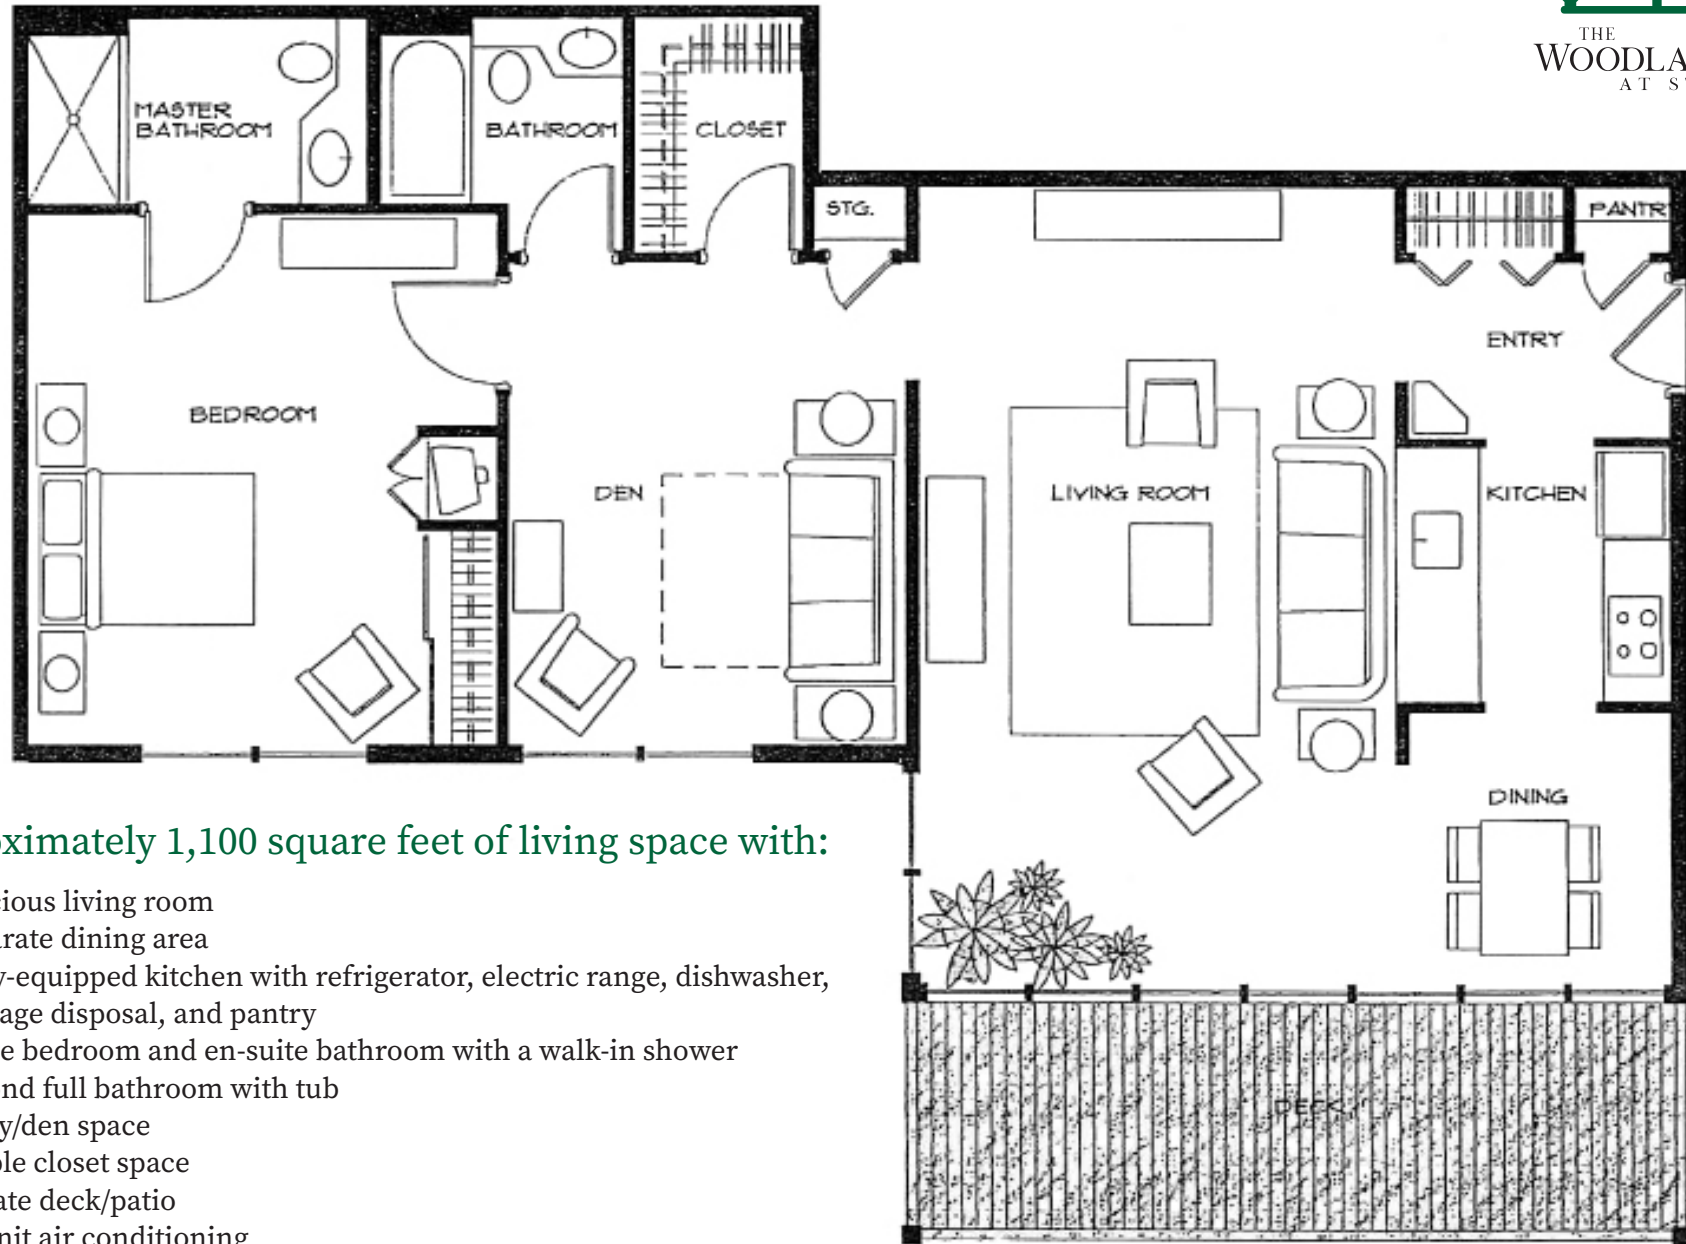

# Apartment Floor Plan

## Approximately 1,100 square feet of living space with:

- Spacious living room
- Separate dining area
- Fully-equipped kitchen with refrigerator, electric range, dishwasher, garbage disposal, and pantry
- Large bedroom and en-suite bathroom with a walk-in shower
- Second full bathroom with tub
- Study/den space
- Ample closet space
- Private deck/patio
- In-unit air conditioning
- In-unit laundry hookup